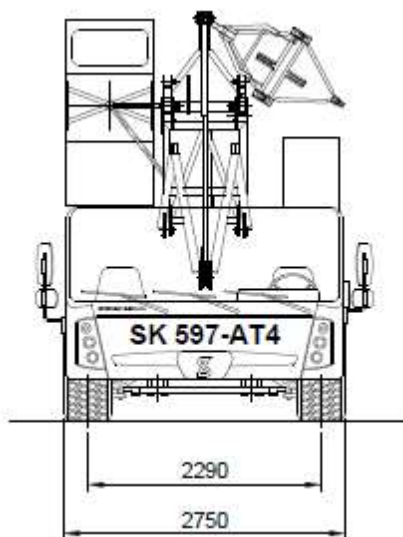

Spierings SK597AT4

48m

Spierings SK597AT4

48m