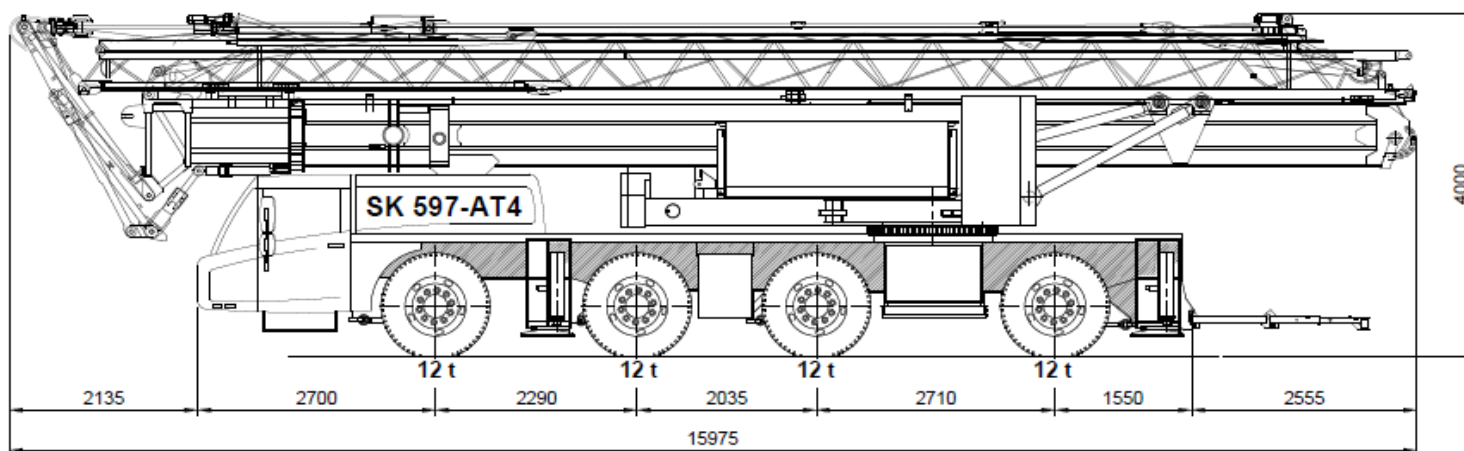

Spierings SK597AT4

48m

Spierings SK597AT4

48m