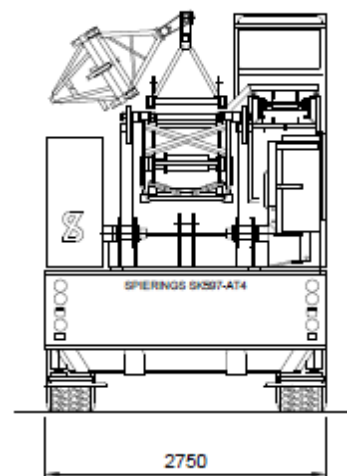

Spierings SK597AT4

48m

Spierings SK597AT4

48m